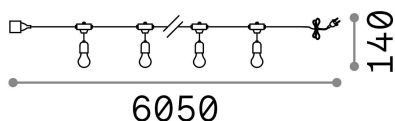

General info

Outdoor - Suspensions

Outdoor suspended linear fitting with multiple sources and diffuse light emission

Ean	8021696246796
Item	FIESTA SP10 NERO
Installation	Suspension
Guarantee	5 years
Gross weight	1.89 kg
Volume	0.00675 m ³

Technical info

Net weight	1.53 kg
Insulation class	II
Protection index	IP44
Compliance	CE
Operating temperature	-
Full load efficiency	X
Dimmer	Determined by the light bulb
Power output	220-240 V AC
Power supply	Not required